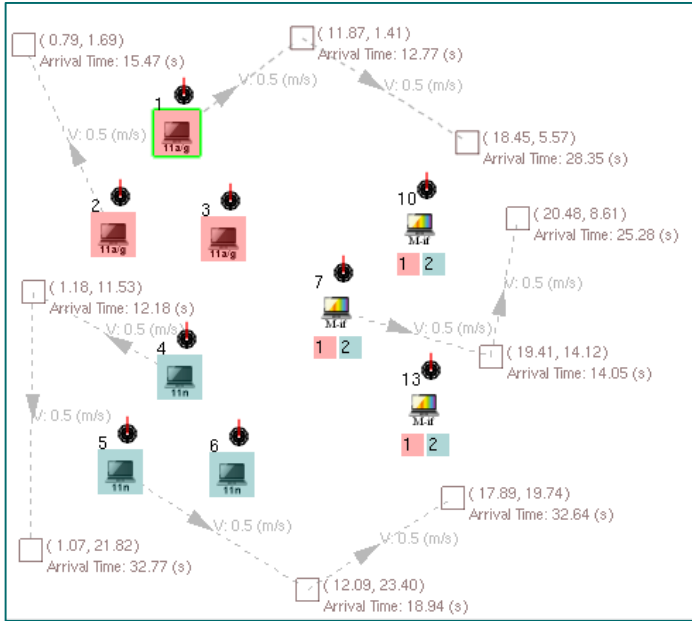

Mobile Ad Hoc Network

Graphical User Interface

Functional Description

Virtual Mobile Station (STA)

- Linux user-space applications, kernel-space protocols, and virtual 802.11a/g/n network interface card (NIC) in EstiNet SE
- 802.11 CSMA/CA and EDCA
- Moving path assignment
- Multiple-interface mobile STA

Mobile Ad Hoc Routing Protocol

- Optimized link state routing protocol
 - Combine an open source routing daemon (olsrd2)
- GOD routing mechanism
 - Not a realistic routing mechanism
 - Pre-calculate each mobile STA's routing-path changes based on the assigned moving path
 - Result in nearly-perfect shortest path routing