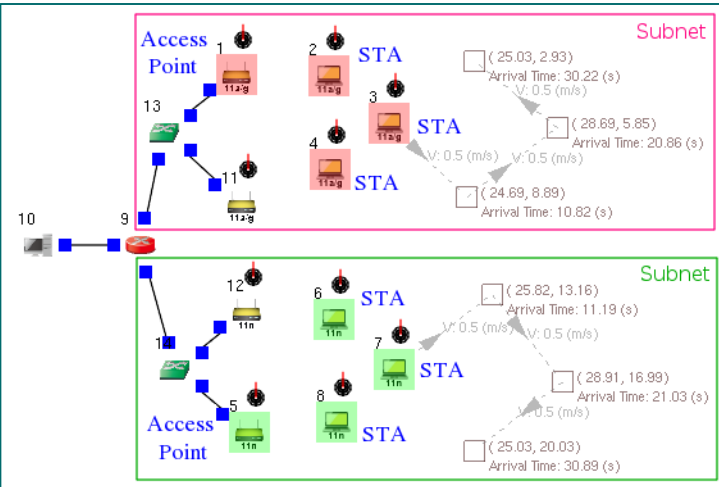

Wi-Fi Network

Graphical User Interface

Functional Description

Virtual Access Point (AP)

- Linux bridge framework with virtual 802.11a/g/n network interface card (NIC) in EstiNet SE
- 802.11 CSMA/CA and EDCA
- 802.11n A-MSDU and A-MPDU

Virtual Mobile Station (STA)

- Linux user-space applications, kernel-space protocols, and virtual 802.11a/g/n NIC in EstiNet SE
- CSMA/CA, EDCA, A-MSDU, and A-MPDU
- Moving path assignment
- Handoff between APs under the same subnet