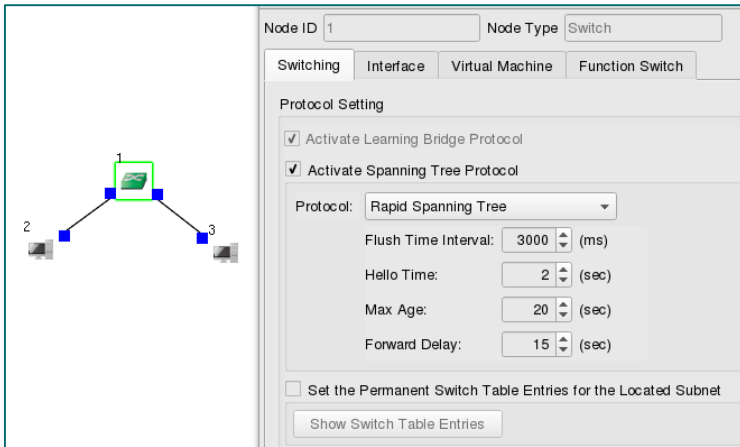

Switching

Graphical User Interface

Functional Description

Virtual Host

- Linux user-space applications
- Linux kernel-space TCP, UDP, IPv4, IPv6, etc.
- Virtual network interface card (NIC) in EstiNet SE
- IEEE 802.3 (Ethernet) Media Access Control (MAC)

Virtual Switch

- Linux bridge framework with virtual NIC in EstiNet SE
- Learning bridge protocol
- Rapid spanning tree protocol
- IEEE 802.3 (Ethernet) Media Access Control (MAC)

EstiNet Simulation Platform on Fedora Linux