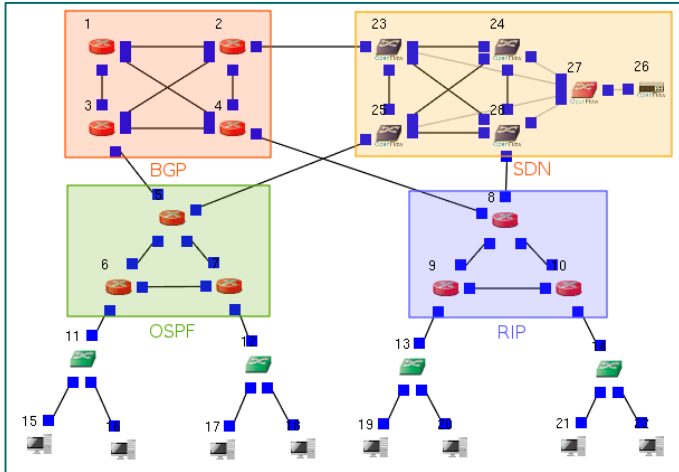

## Routing

#### Virtual OpenFlow Switch

- IP routing of Software-defined Networking (SDN)
- IP header field (e.g., dst addr) matching and forwarding
- User-designed, field-optimized routing policies

#### Virtual Router

- Linux user-space routing daemon
  - Any daemon software developed in the Fedora Linux environment
- Linux kernel-space routing table
  - IPv4 and IPv6 routing mechanisms
- Virtual network interface card (NIC) in EstiNet SE
  - IEEE 802.3 (Ethernet) Media Access Control (MAC)

#### Routing Protocol

- Combining the simulation platform with Quagga, an open source software with routing protocol suite
  - Distance-vector routing protocol
    - Border Gateway Protocol (BGP)
    - Routing Information Protocol (RIP)
  - Link-state routing protocol
    - Open Shortest Path First (OSPF)